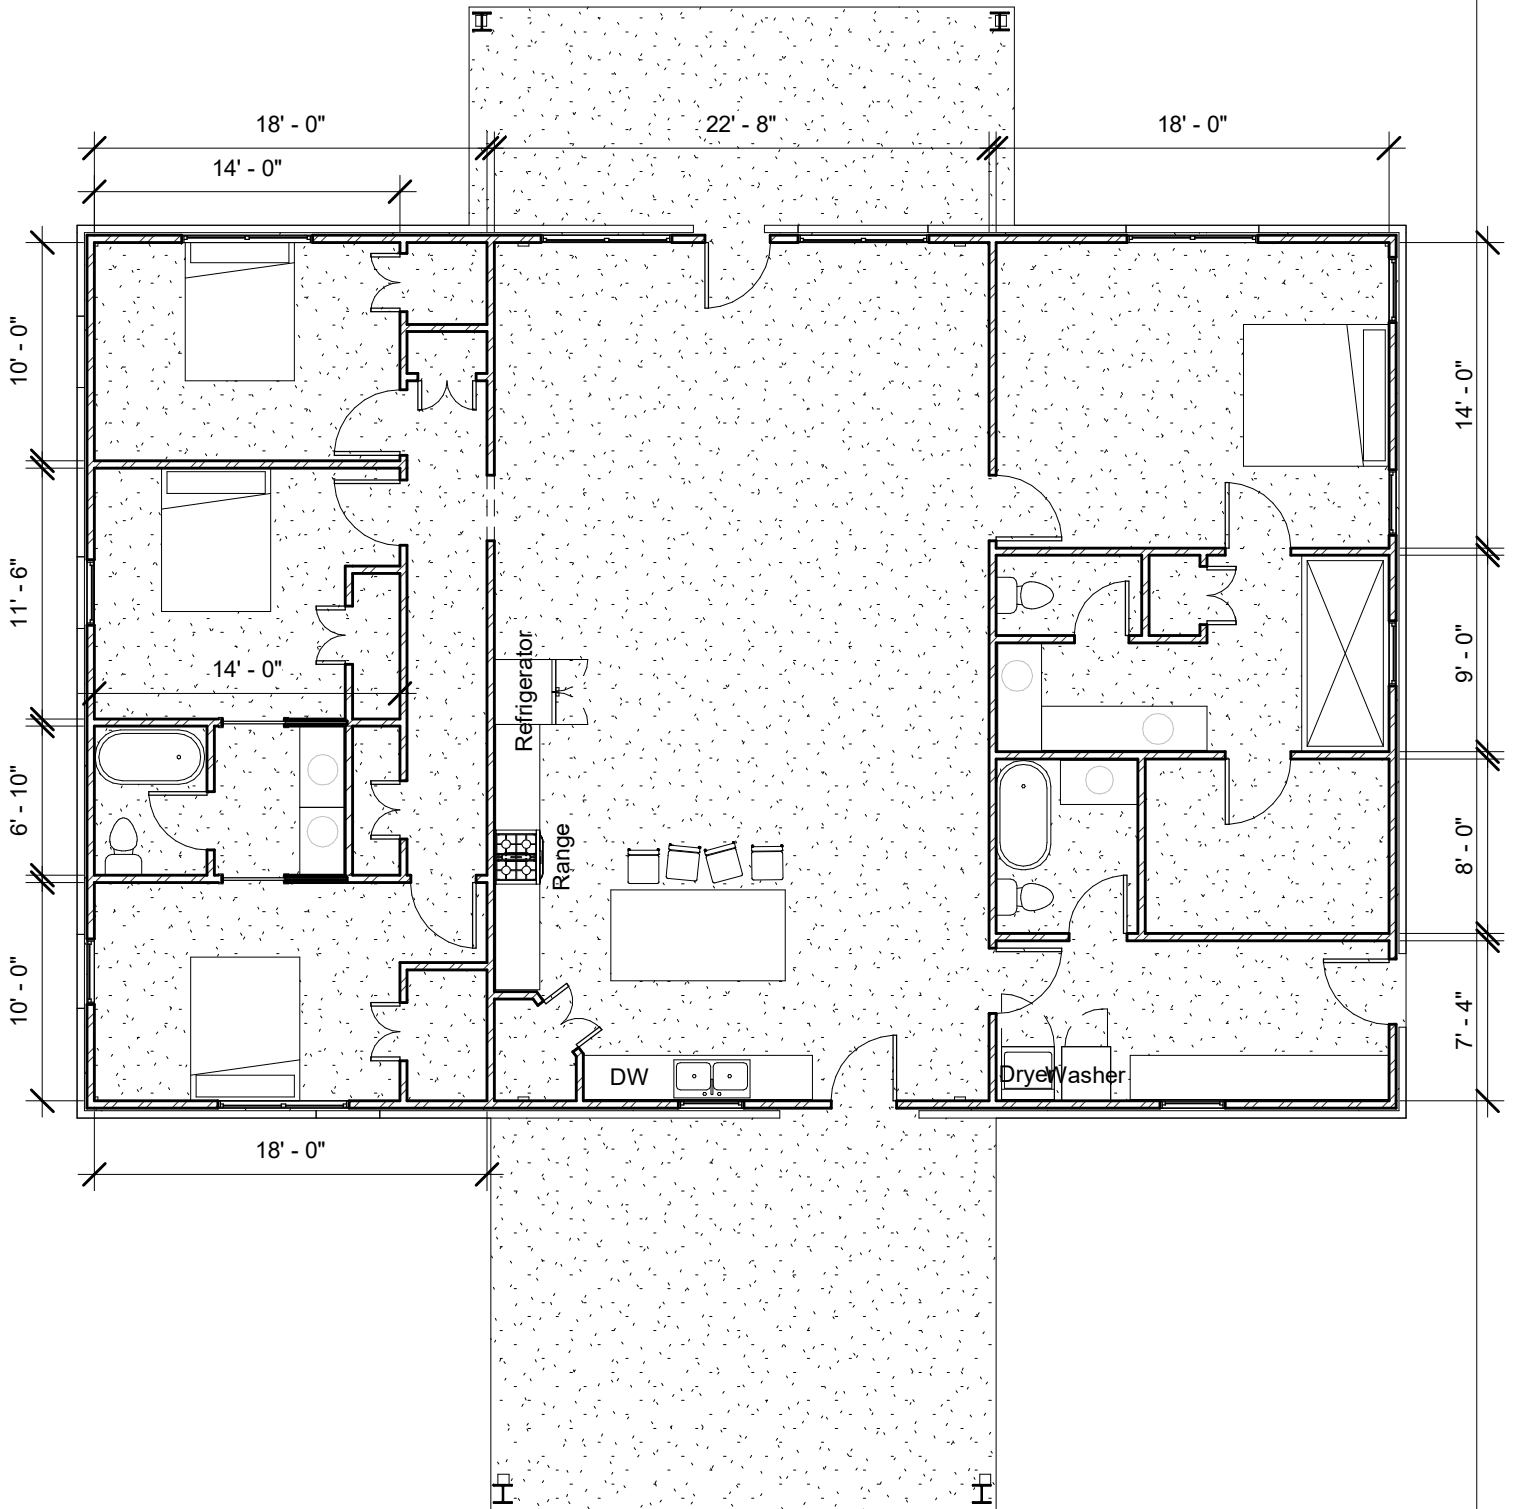

The Grape Home

	Floor Plan Richards TX	Project number	Project Number	A101 Scale 1/8" = 1'-0"
		Date	Issue Date	
		Drawn by	Jackson Carrell	