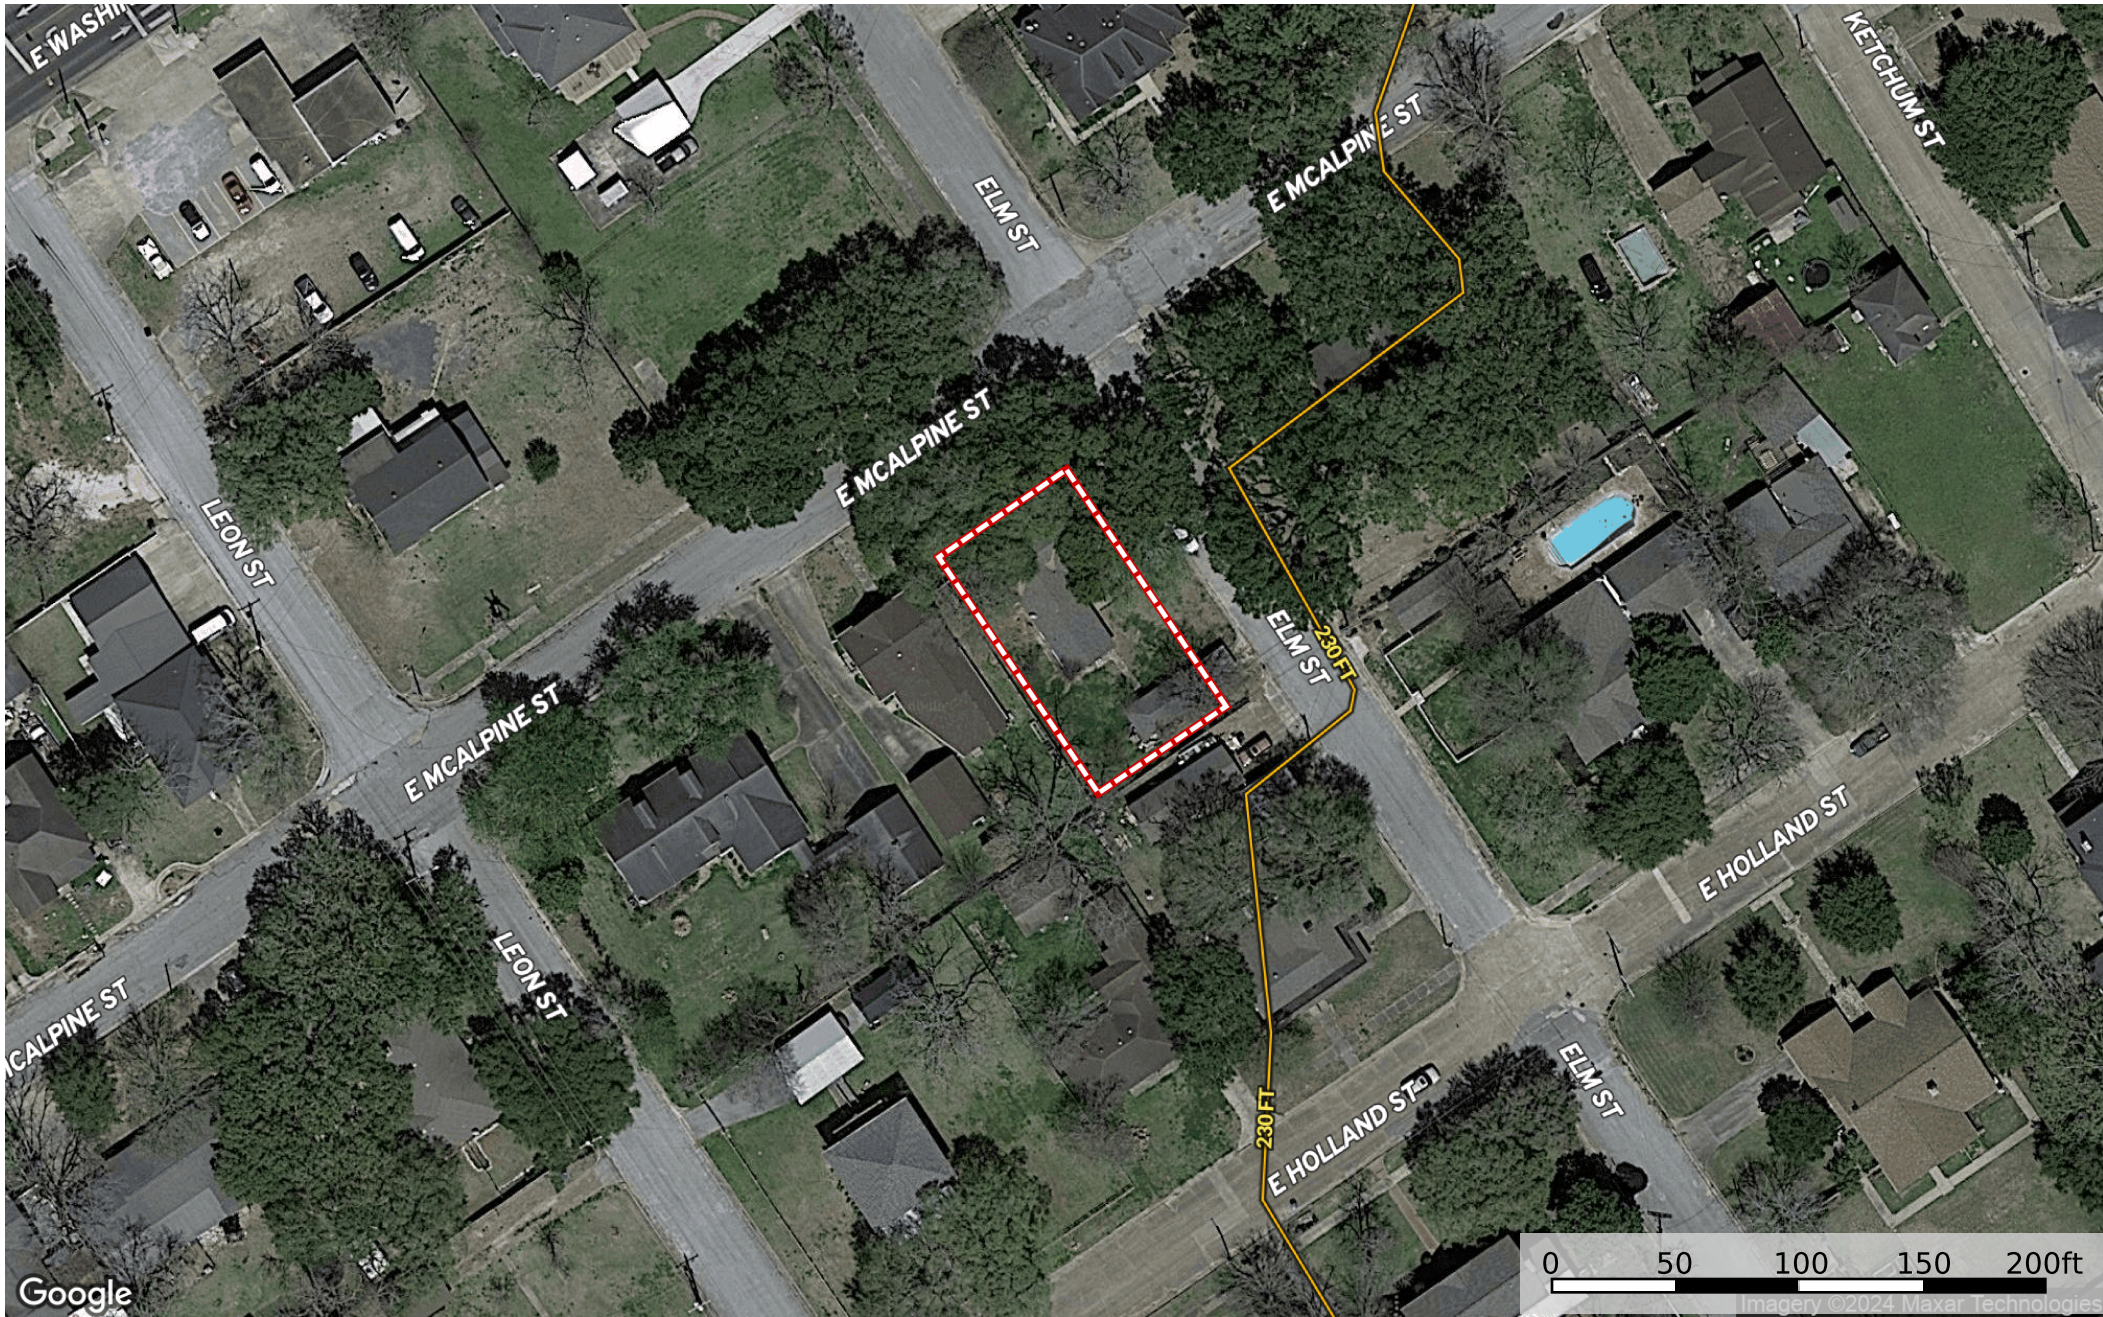

818 E McAlpine St, Navasota, TX 77868
Grimes County, Texas, 0.17 AC +/-

Google

Imagery ©2024 Maxar Technologies

Boundary

Google

Imagery ©2024 Maxar Technologies

Boundary