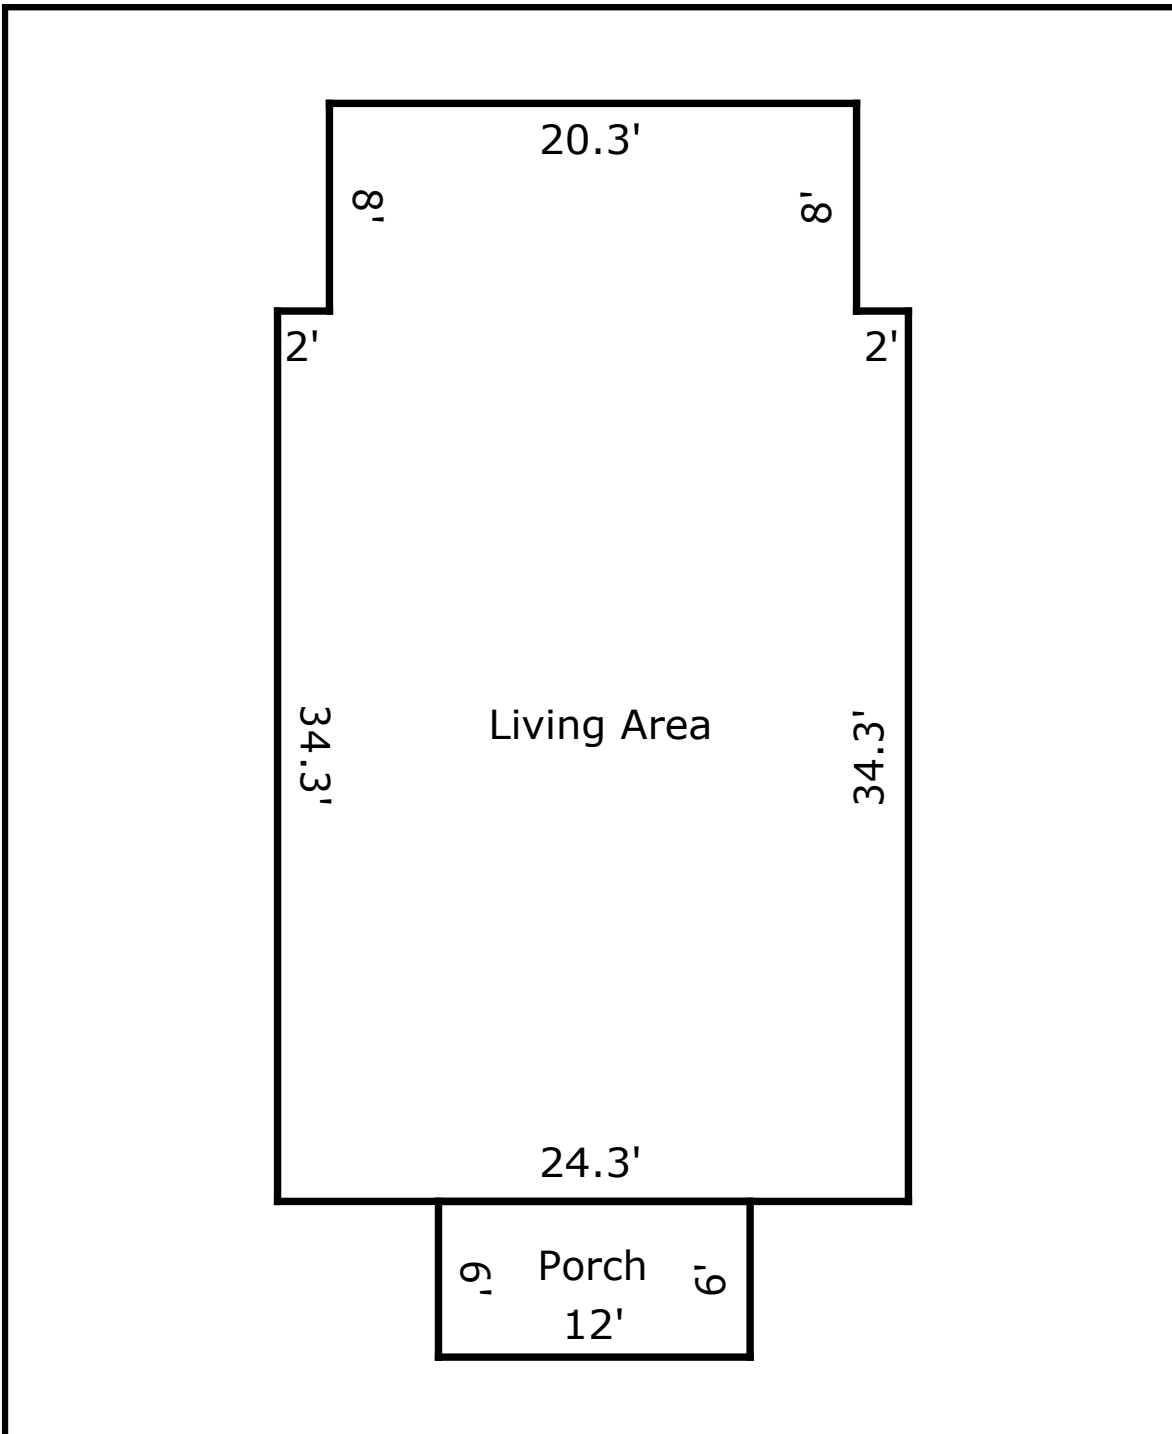

Building Sketch

Client	Underwood				
Property Address	1509 Sycamore St				
City	Navasota	County	Grimes	State	TX
Appraiser	Lance W. Kuecker	Zip Code	77868		

TOTAL Sketch by a la mode

Area Calculations Summary

Living Area	Calculation Details	
Living Area	995.89 Sq ft	20.3 × 8 = 162.4 34.3 × 24.3 = 833.49
Total Living Area (Rounded):	996 Sq ft	
Non-living Area	72 Sq ft	12 × 6 = 72